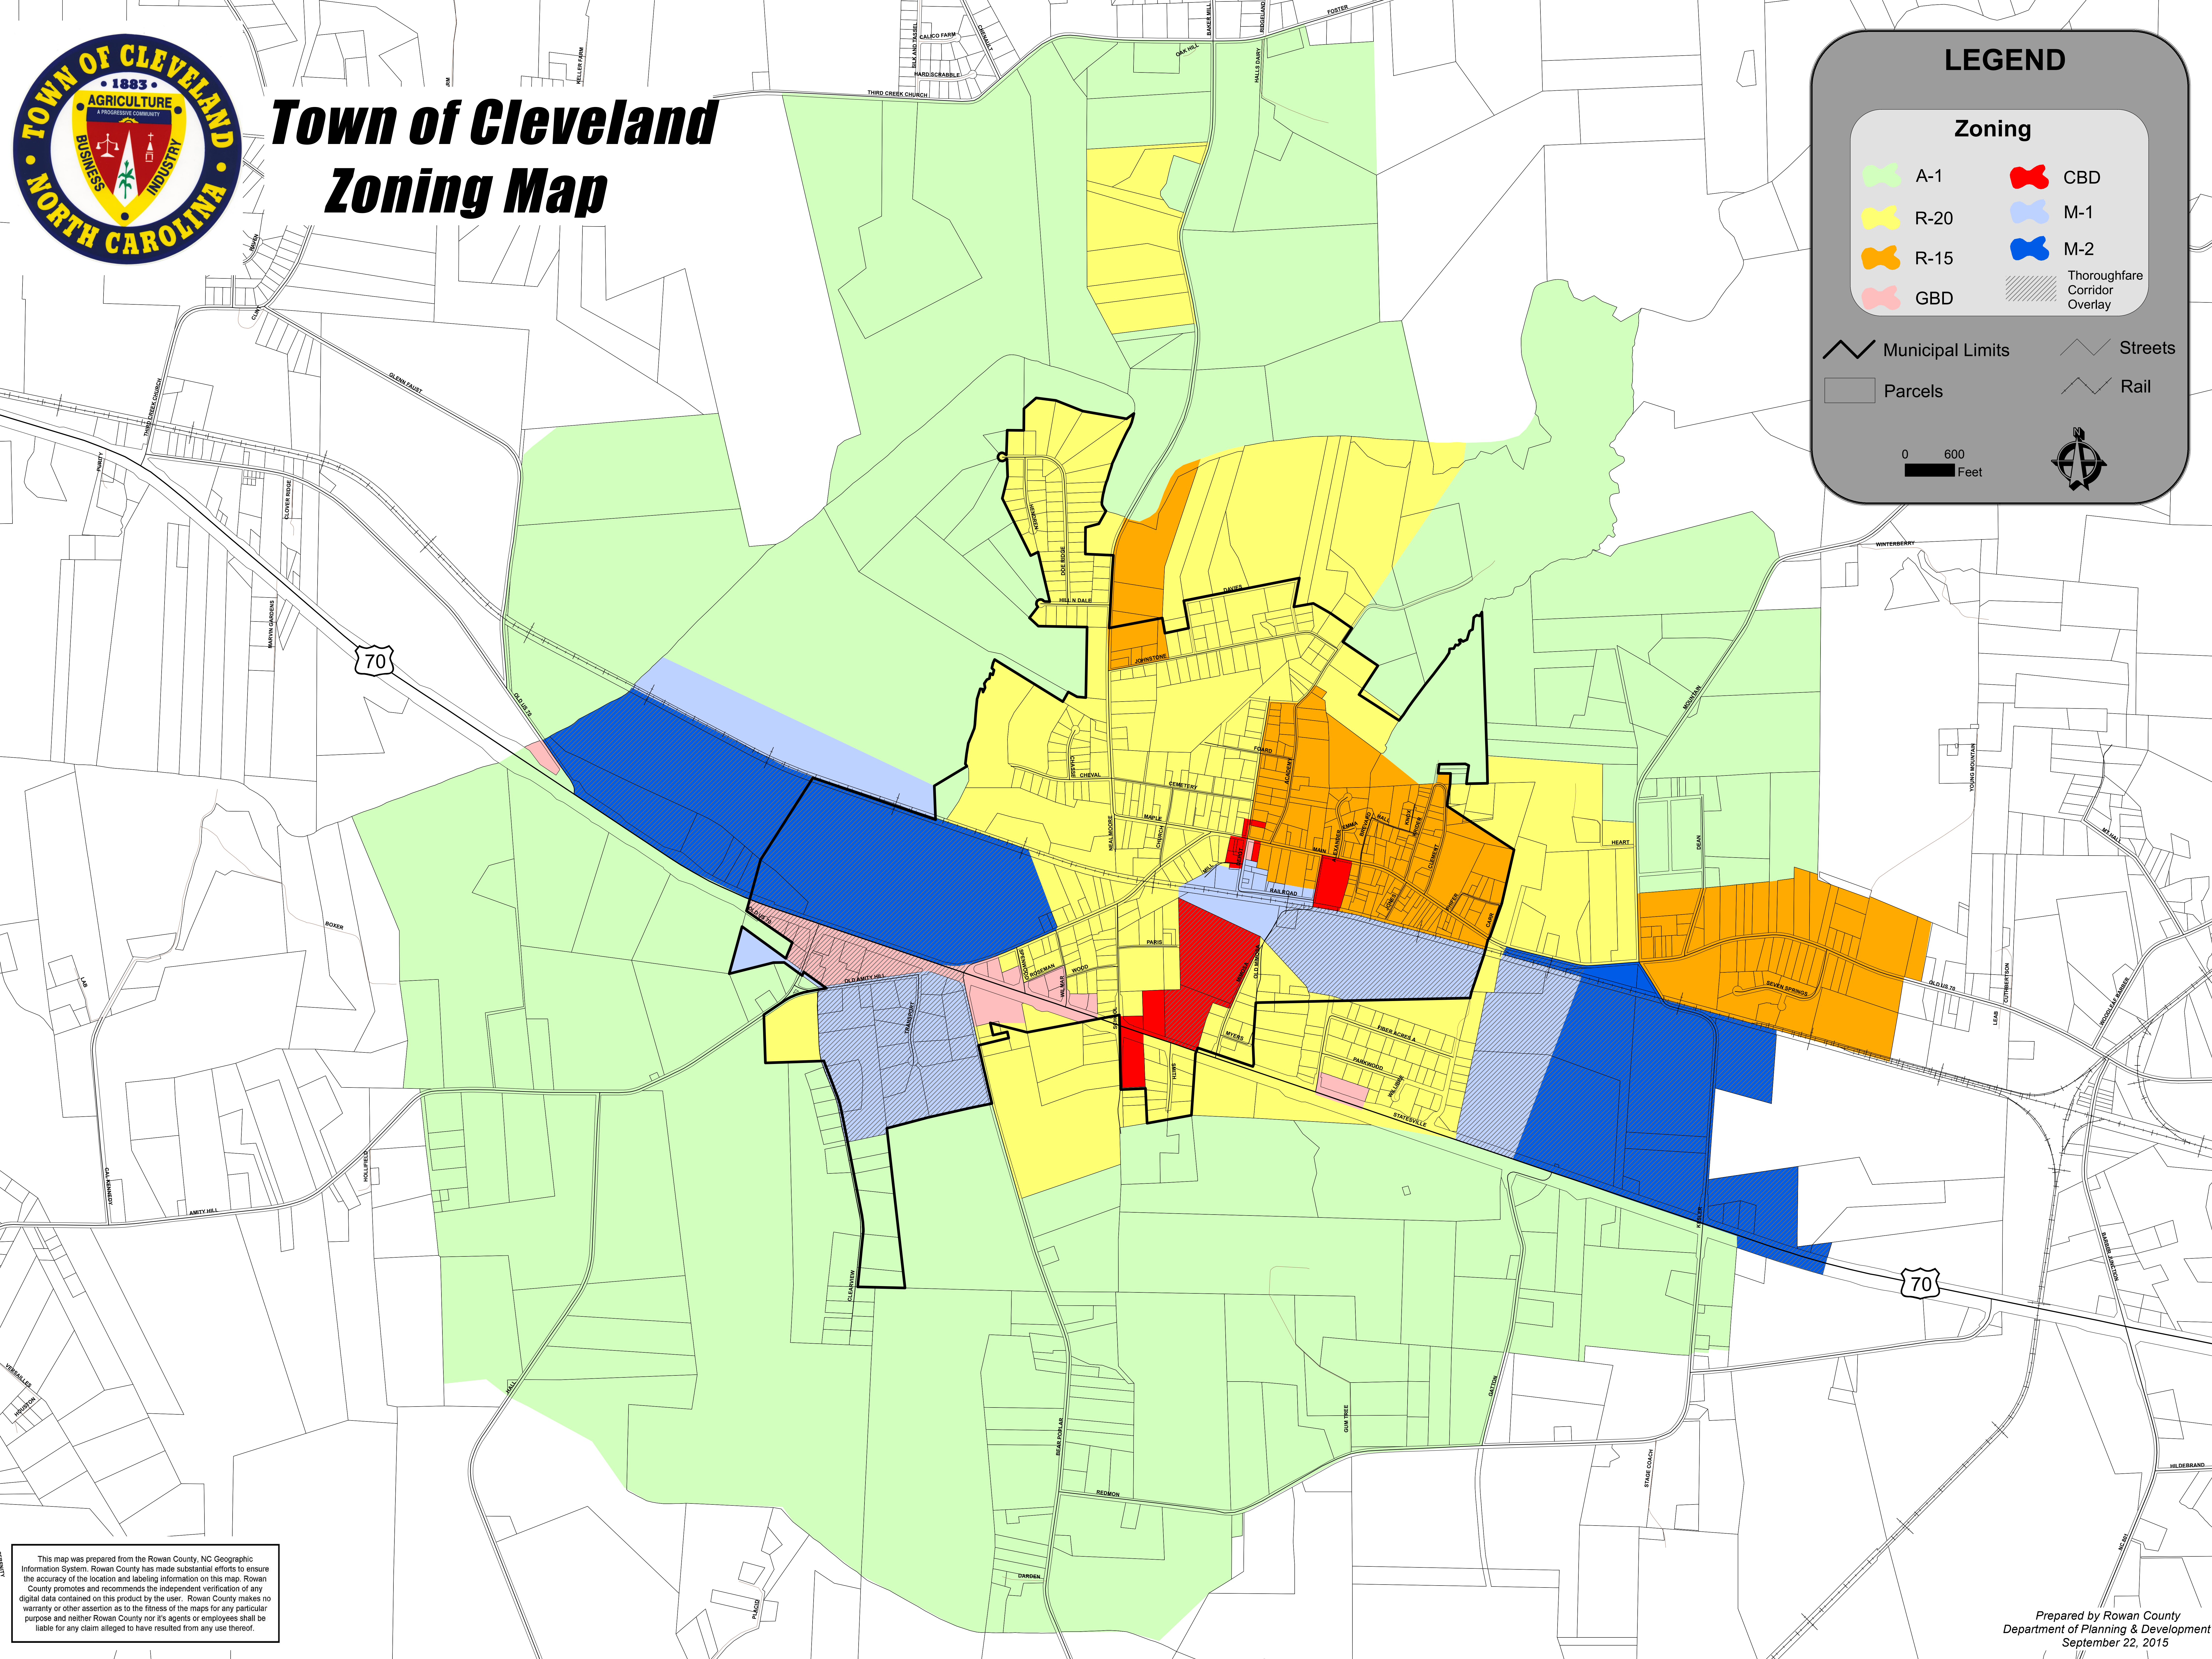

Town of Cleveland Zoning Map

LEGEND

Zoning

	A-1		CBD
	R-20		M-1
	R-15		M-2
	GBD		Thoroughfare Corridor Overlay

Municipal Limits
Parcels
Streets
Rail

0 600
Feet